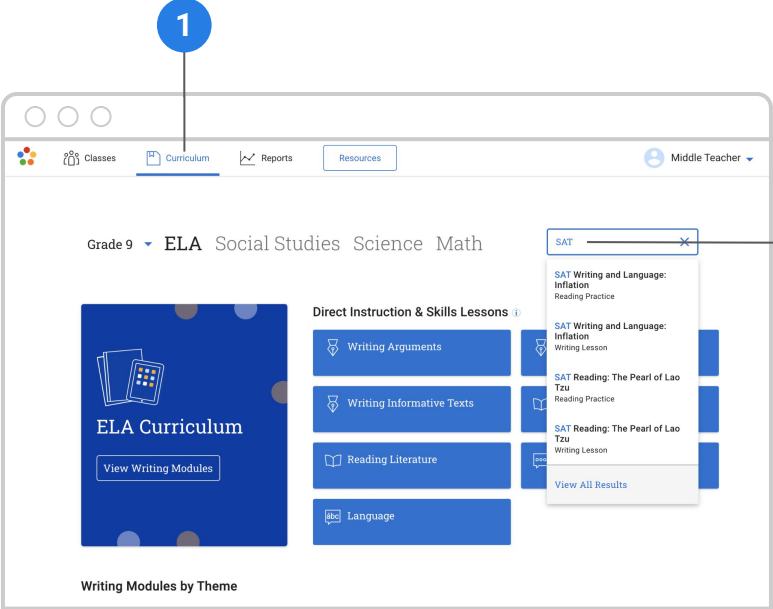

SAT Practice Assessments

Add a SAT Practice Assessment

- 1 Click **Curriculum**.
- 2 Type "SAT" into **Search**
- 3 **Select** and **Assign**
- 4 Use timed or untimed.
- 5 Review data.

[➔ Watch Video](#)

Using Your Item Analysis Report

Let's Review Data!

- 1 Select the **Classes** tab.
- 2 Click **Assignment Title**.
- 3 Click on any **Score**.
- 4 Click **Item or Student**.
- 5 Review data.
- 6 Create action plan.