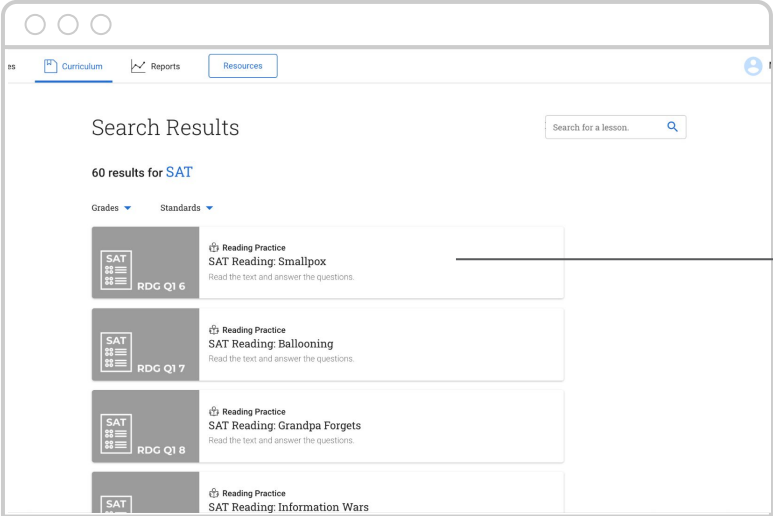

SAT Practice Assessments

Add a SAT Practice Assessment

- 1 Click **Curriculum**.
- 2 Type "SAT" into **Search**
- 3 **Select** and **Assign**
- 4 Use timed or untimed.
- 5 Review data.

[➔ Watch Video](#)